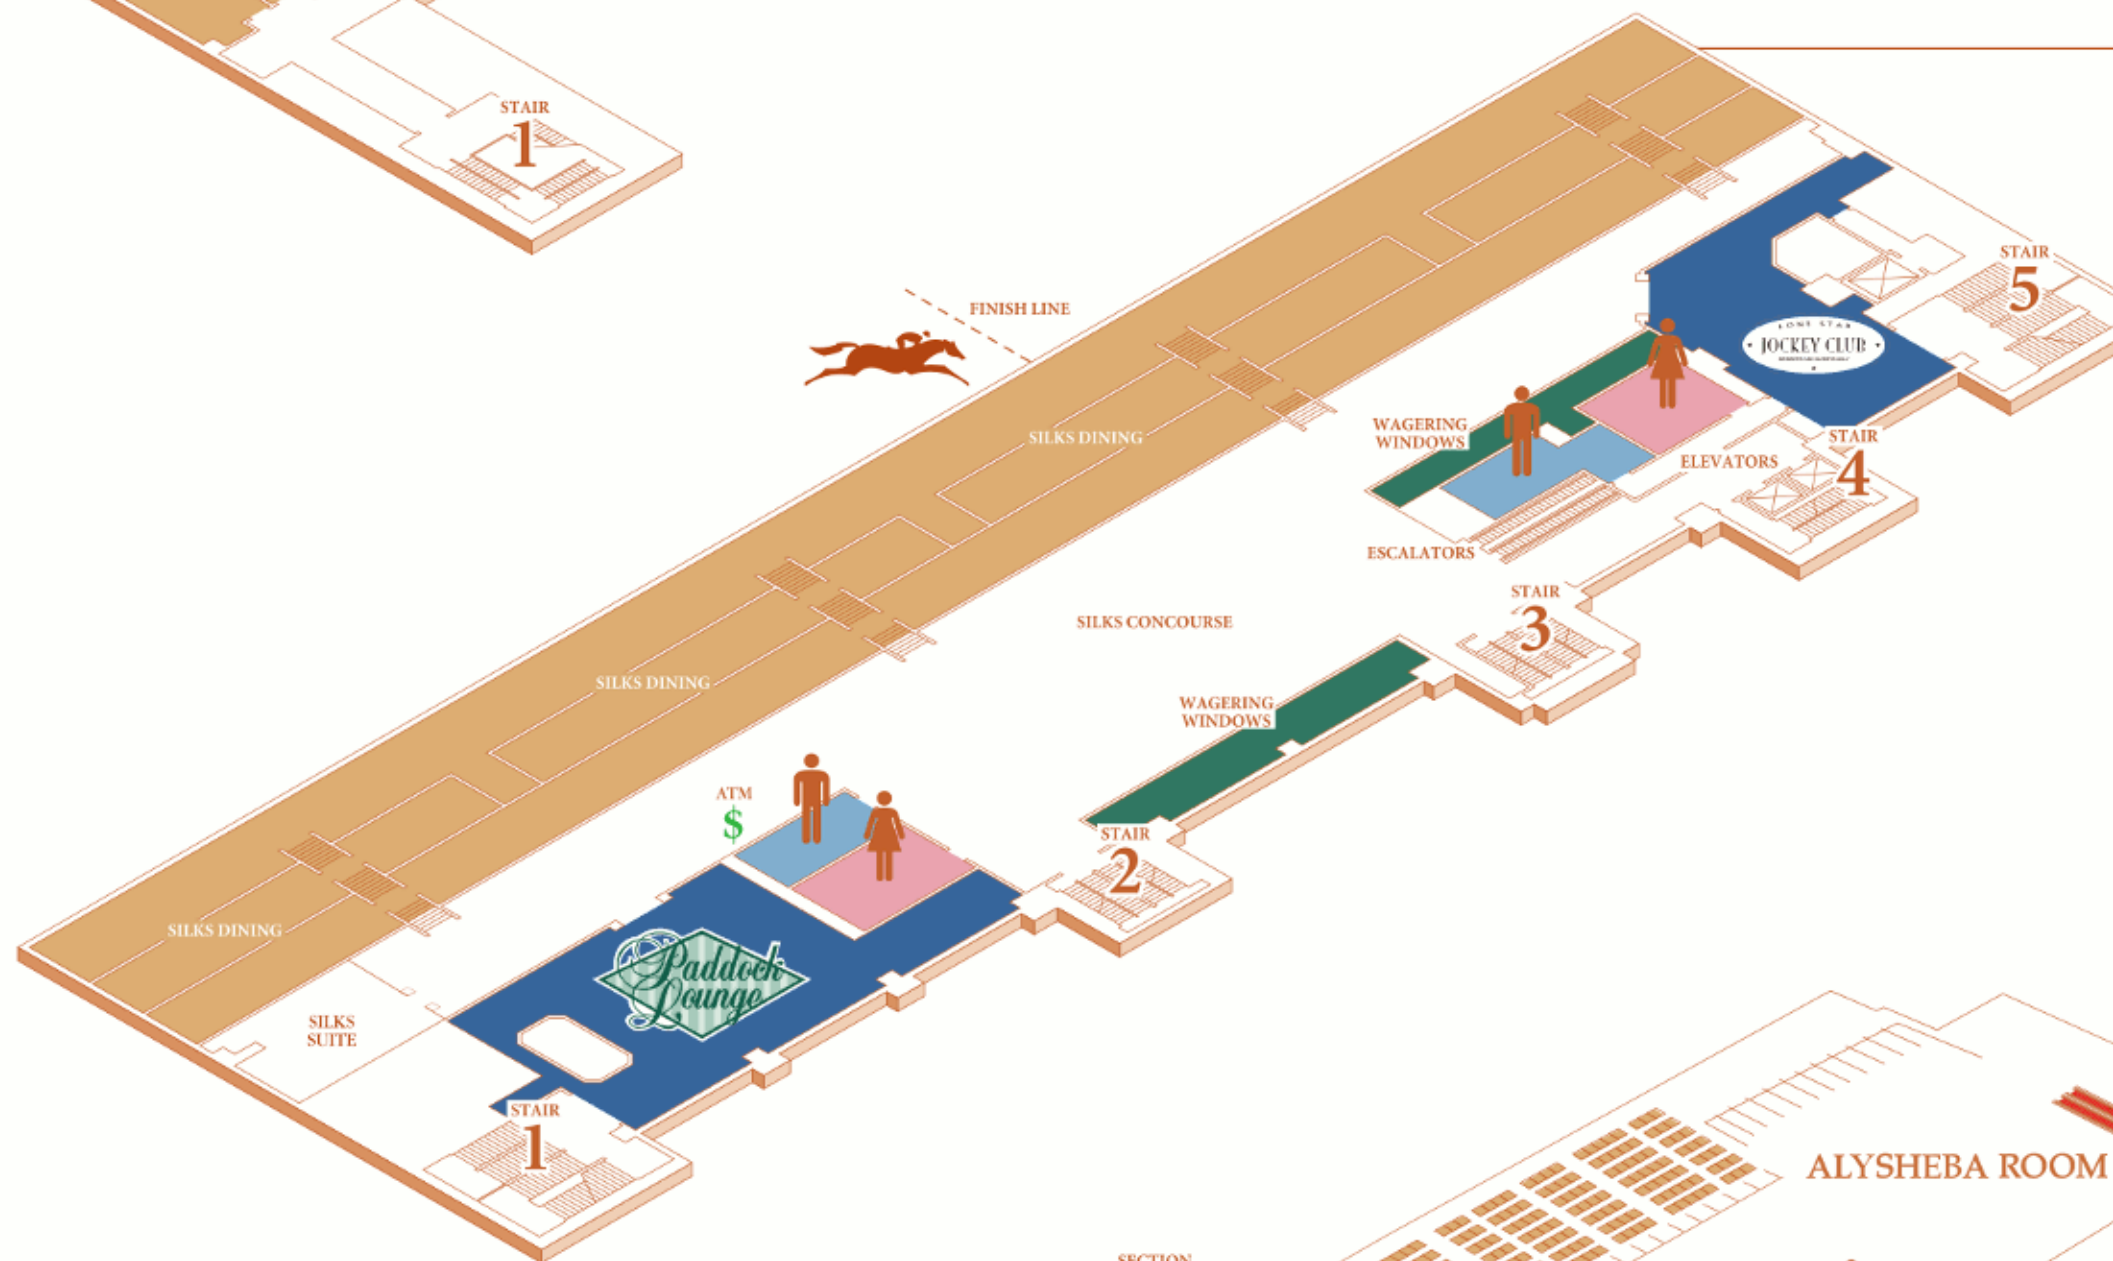

SUITES LEVEL 6

*Equine Art Gallery
Suites 6★1 - 6★24*

SUITES LEVEL 5

*Equine Art Gallery
Suites 5★1 - 5★24*

CLUBHOUSE DINING LEVEL 4

*Silks Dining Terraces
Paddock Lounge
Lone Star Jockey Club
Silks Suite*

TERRACE SEATING LEVEL 2

*Counter Seating
Box Seating
Finish Line Seating
Terrace Balconies
Alysheba Room
Food and Drink Concessions*

TRACK LEVEL 1

*Race Track
Horse Parade Path
Food and Drink Concessions
Saddling Paddock
Outdoor Apron Seating
Gift Shop
Dash For Cash Room*

- COURTYARD OF CHAMPIONS
- BAR & BOOK
- COURTYARD VERANDA
- FAMILY FUN PARK