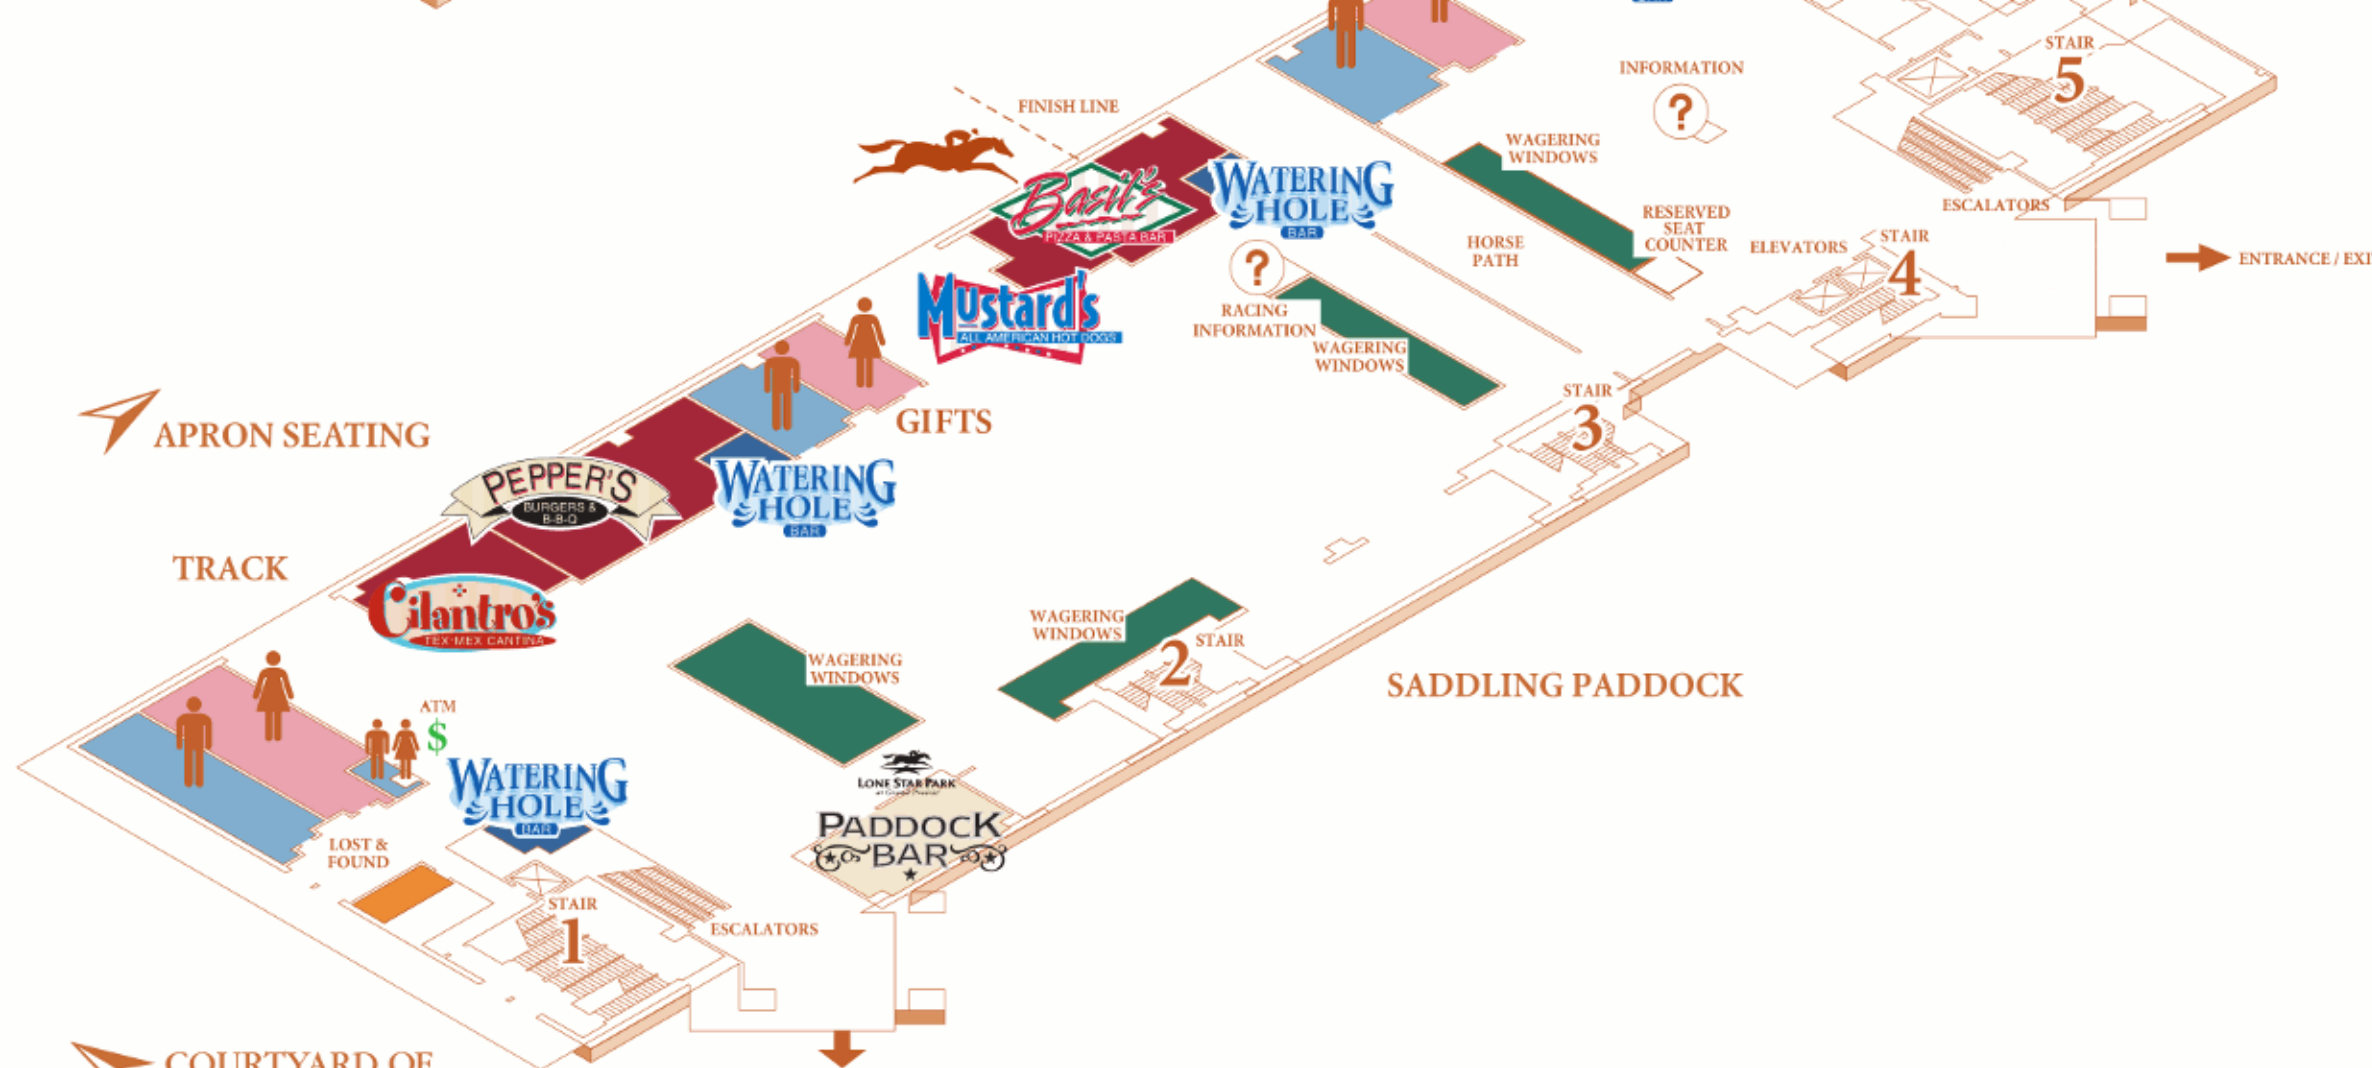

SUITES LEVEL 6

*Equine Art Gallery
Suites 6★1 - 6★24*

SUITES LEVEL 5

*Equine Art Gallery
Suites 5★1 - 5★24*

CLUBHOUSE DINING LEVEL 4

*Silks Dining Terraces
Paddock Lounge
Lone Star Jockey Club
Silks Suite*

TERRACE SEATING LEVEL 2

*Counter Seating
Box Seating
Finish Line Seating
Terrace Balconies
Alysheba Room
Food and Drink Concessions*

TRACK LEVEL 1

*Race Track
Horse Parade Path
Food and Drink Concessions
Saddling Paddock
Outdoor Apron Seating
Gift Shop
Dash For Cash Room*

- COURTYARD OF CHAMPIONS
- BAR & BOOK
- COURTYARD VERANDA
- FAMILY FUN PARK