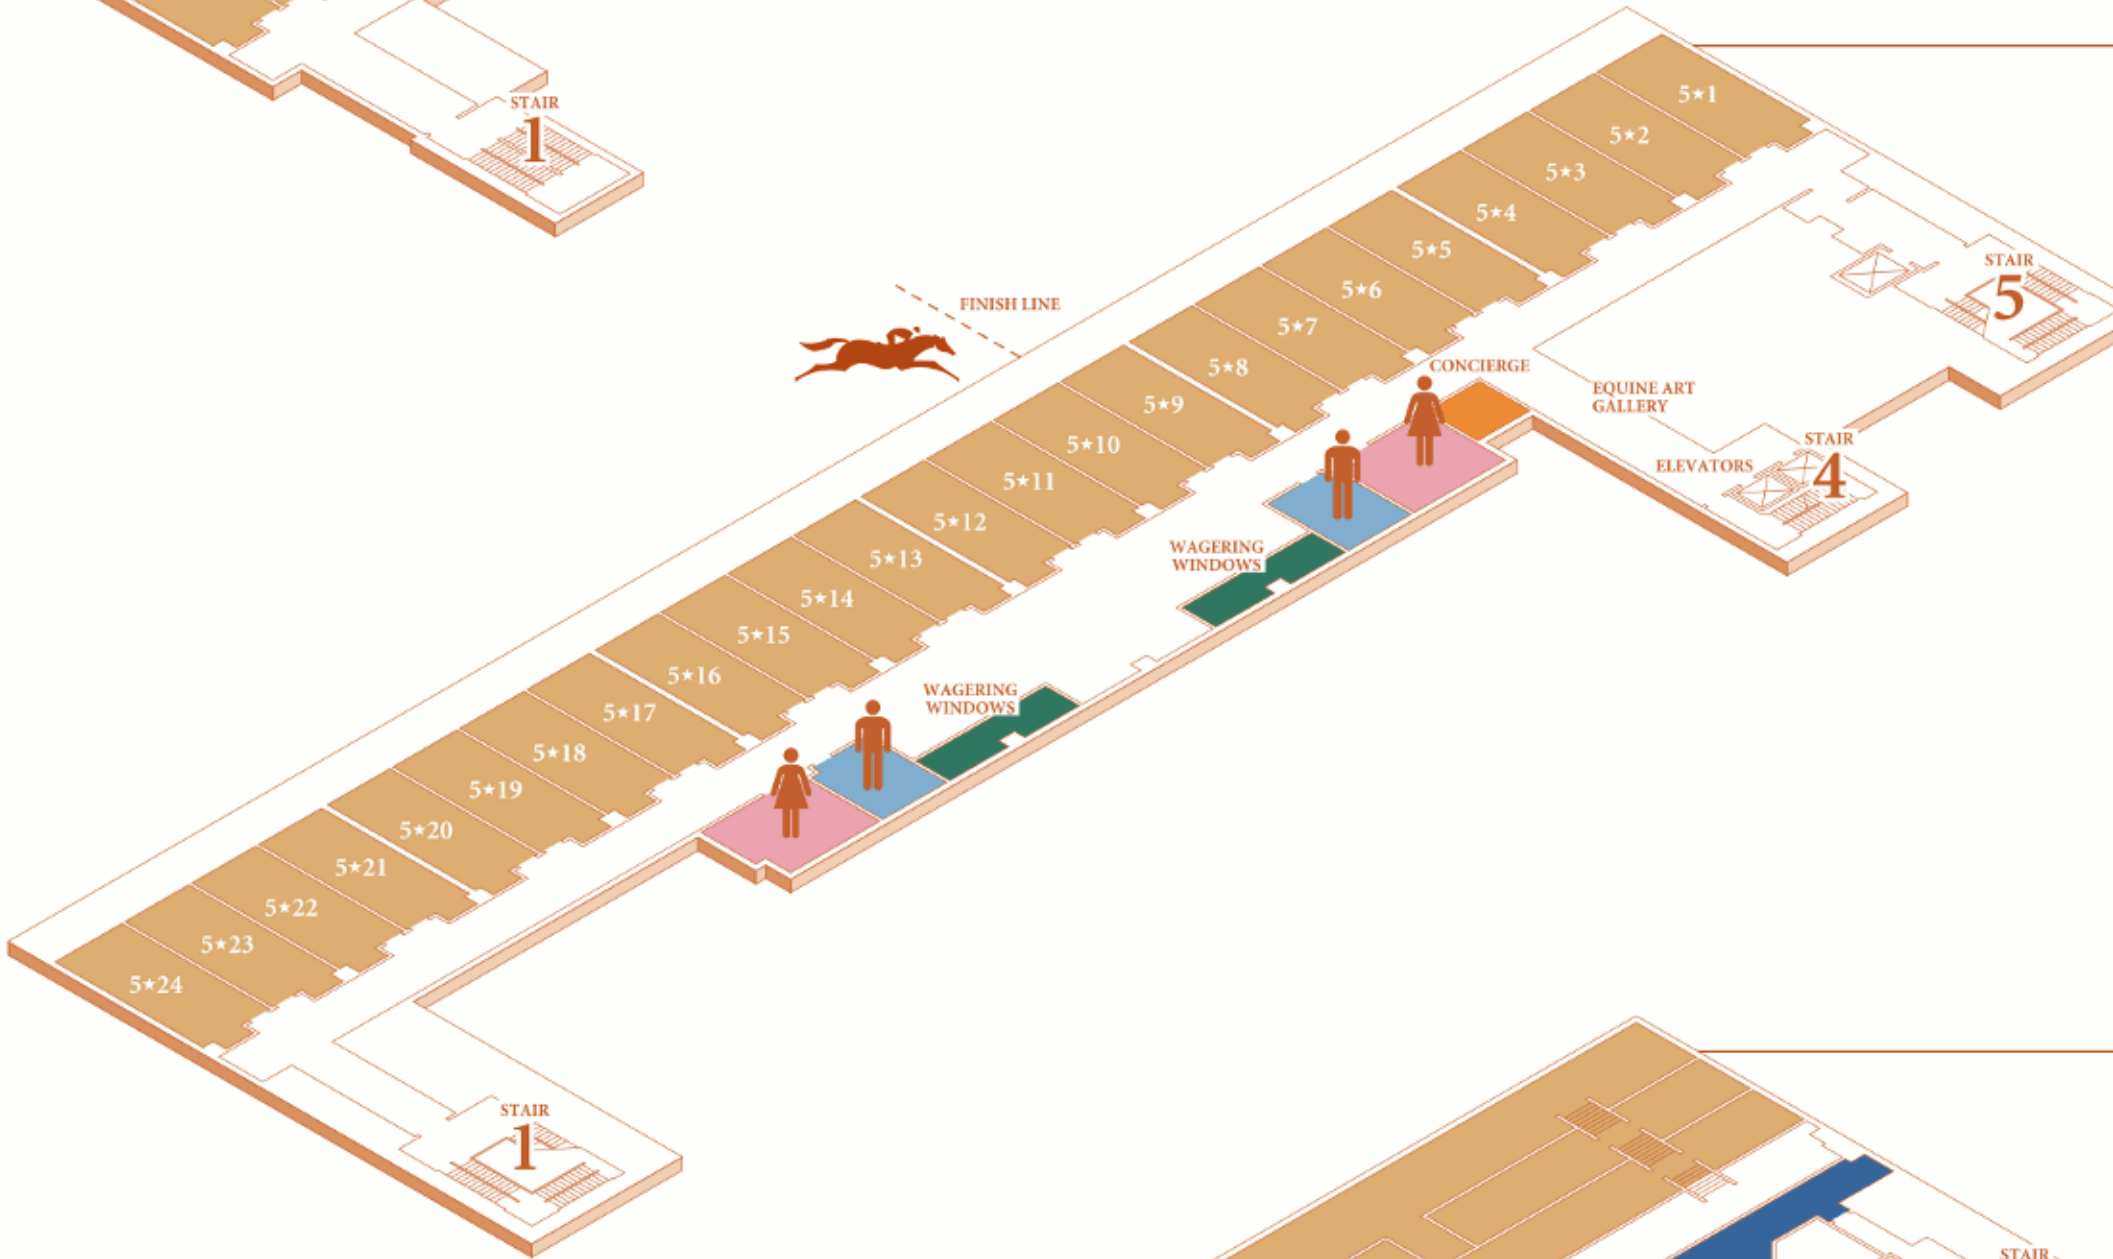

SUITES LEVEL 6

*Equine Art Gallery
Suites 6★1 - 6★24*

SUITES LEVEL 5

*Equine Art Gallery
Suites 5★1 - 5★24*

CLUBHOUSE DINING LEVEL 4

*Silks Dining Terraces
Paddock Lounge
Lone Star Jockey Club
Silks Suite*

TERRACE SEATING LEVEL 2

*Counter Seating
Box Seating
Finish Line Seating
Terrace Balconies
Alysheba Room
Food and Drink Concessions*

TRACK LEVEL 1

*Race Track
Horse Parade Path
Food and Drink Concessions
Saddling Paddock
Outdoor Apron Seating
Gift Shop
Dash For Cash Room*

- COURTYARD OF CHAMPIONS
- BAR & BOOK
- COURTYARD VERANDA
- FAMILY FUN PARK