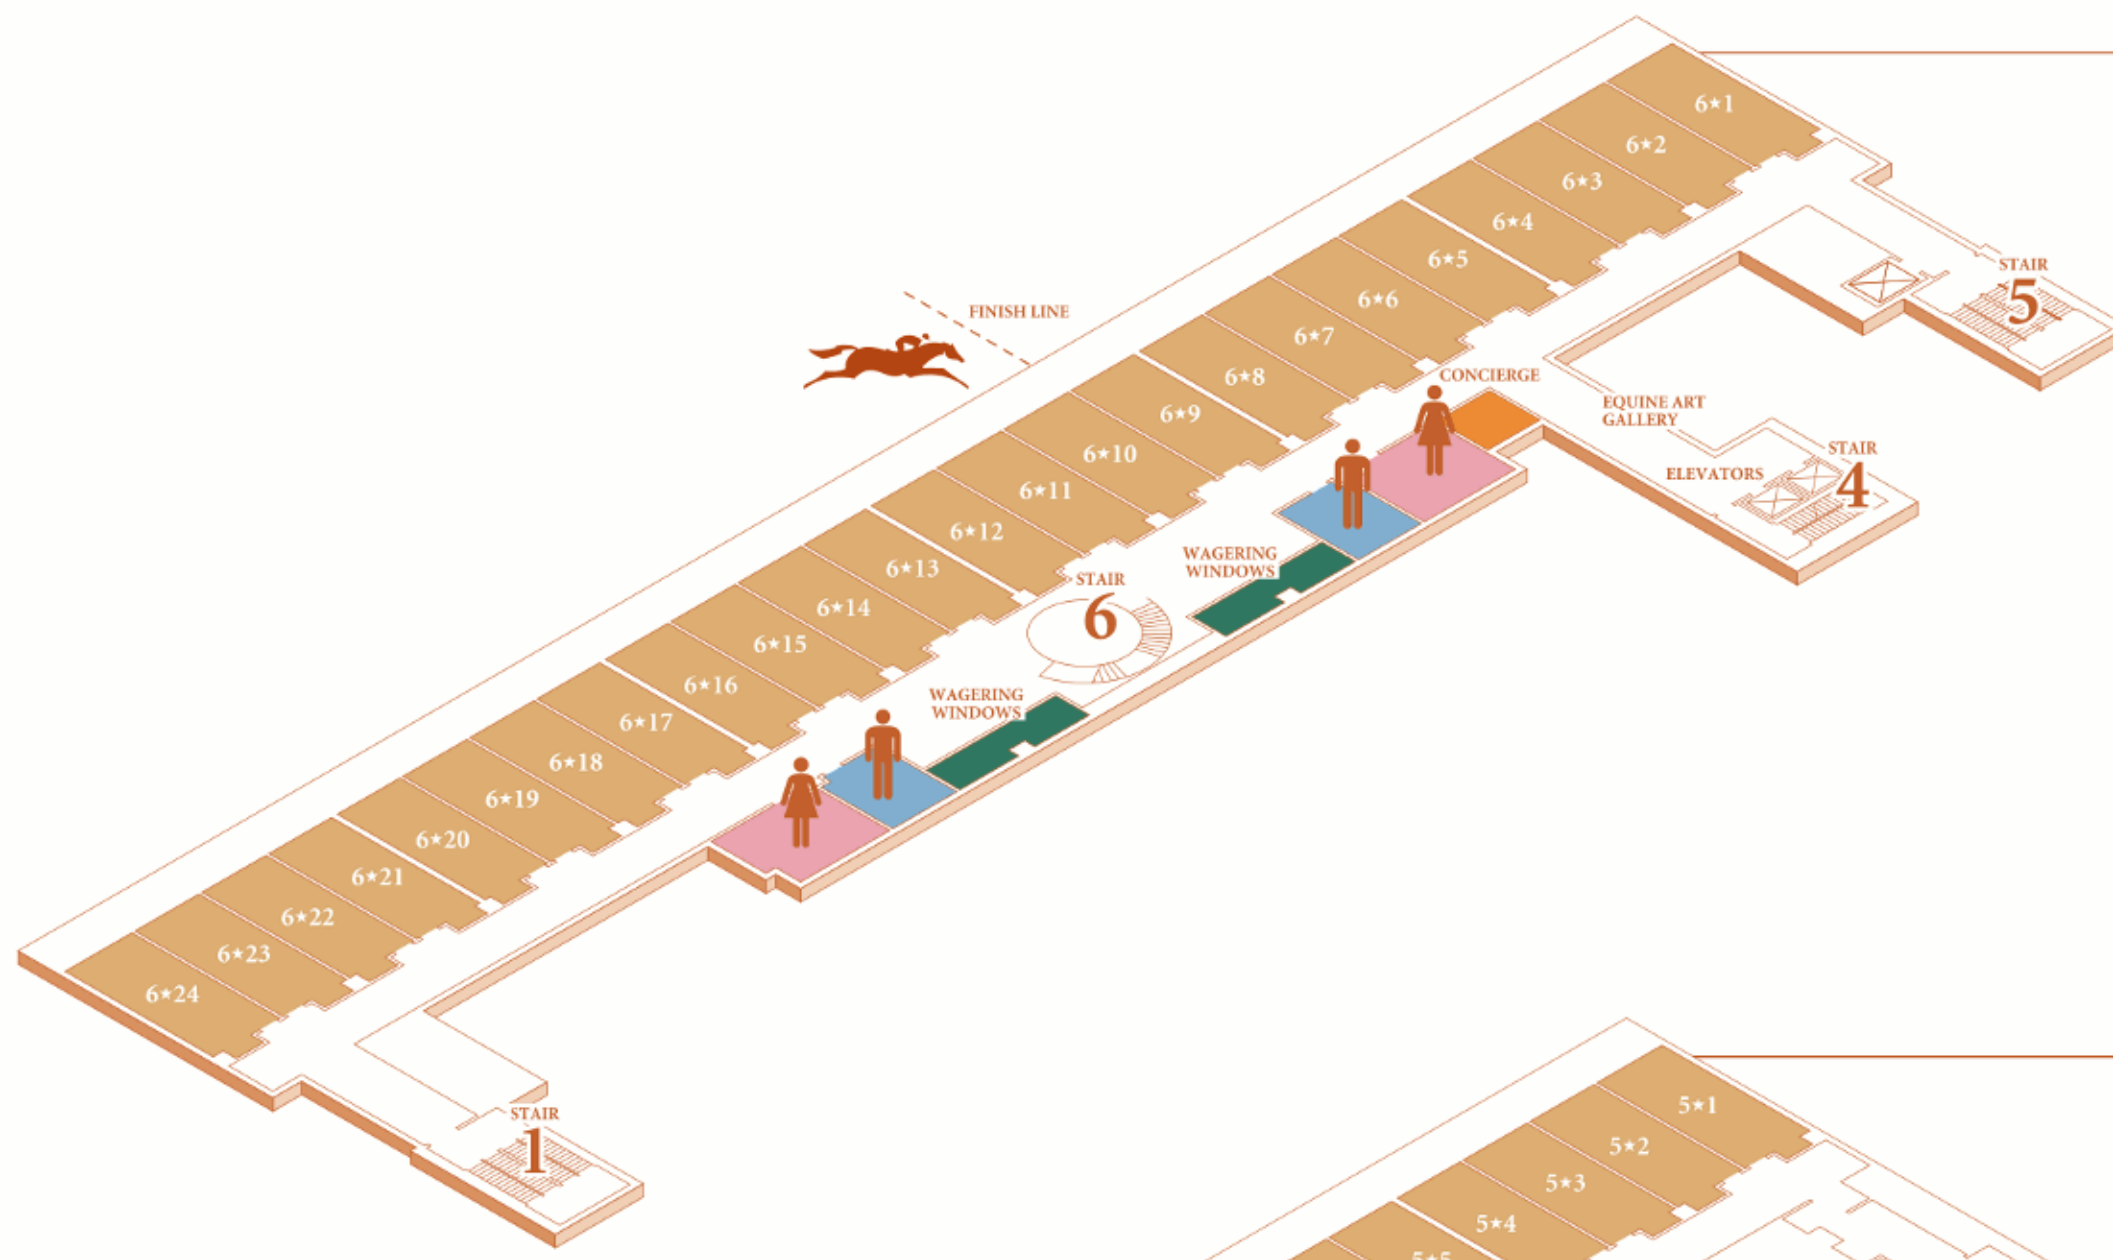

SUITES LEVEL 6

*Equine Art Gallery
Suites 6★1 - 6★24*

SUITES LEVEL 5

*Equine Art Gallery
Suites 5★1 - 5★24*

CLUBHOUSE DINING LEVEL 4

*Silks Dining Terraces
Paddock Lounge
Lone Star Jockey Club
Silks Suite*

TERRACE SEATING LEVEL 2

*Counter Seating
Box Seating
Finish Line Seating
Terrace Balconies
Alysheba Room
Food and Drink Concessions*

TRACK LEVEL 1

*Race Track
Horse Parade Path
Food and Drink Concessions
Saddling Paddock
Outdoor Apron Seating
Gift Shop
Dash For Cash Room*

- COURTYARD OF CHAMPIONS
- BAR & BOOK
- COURTYARD VERANDA
- FAMILY FUN PARK