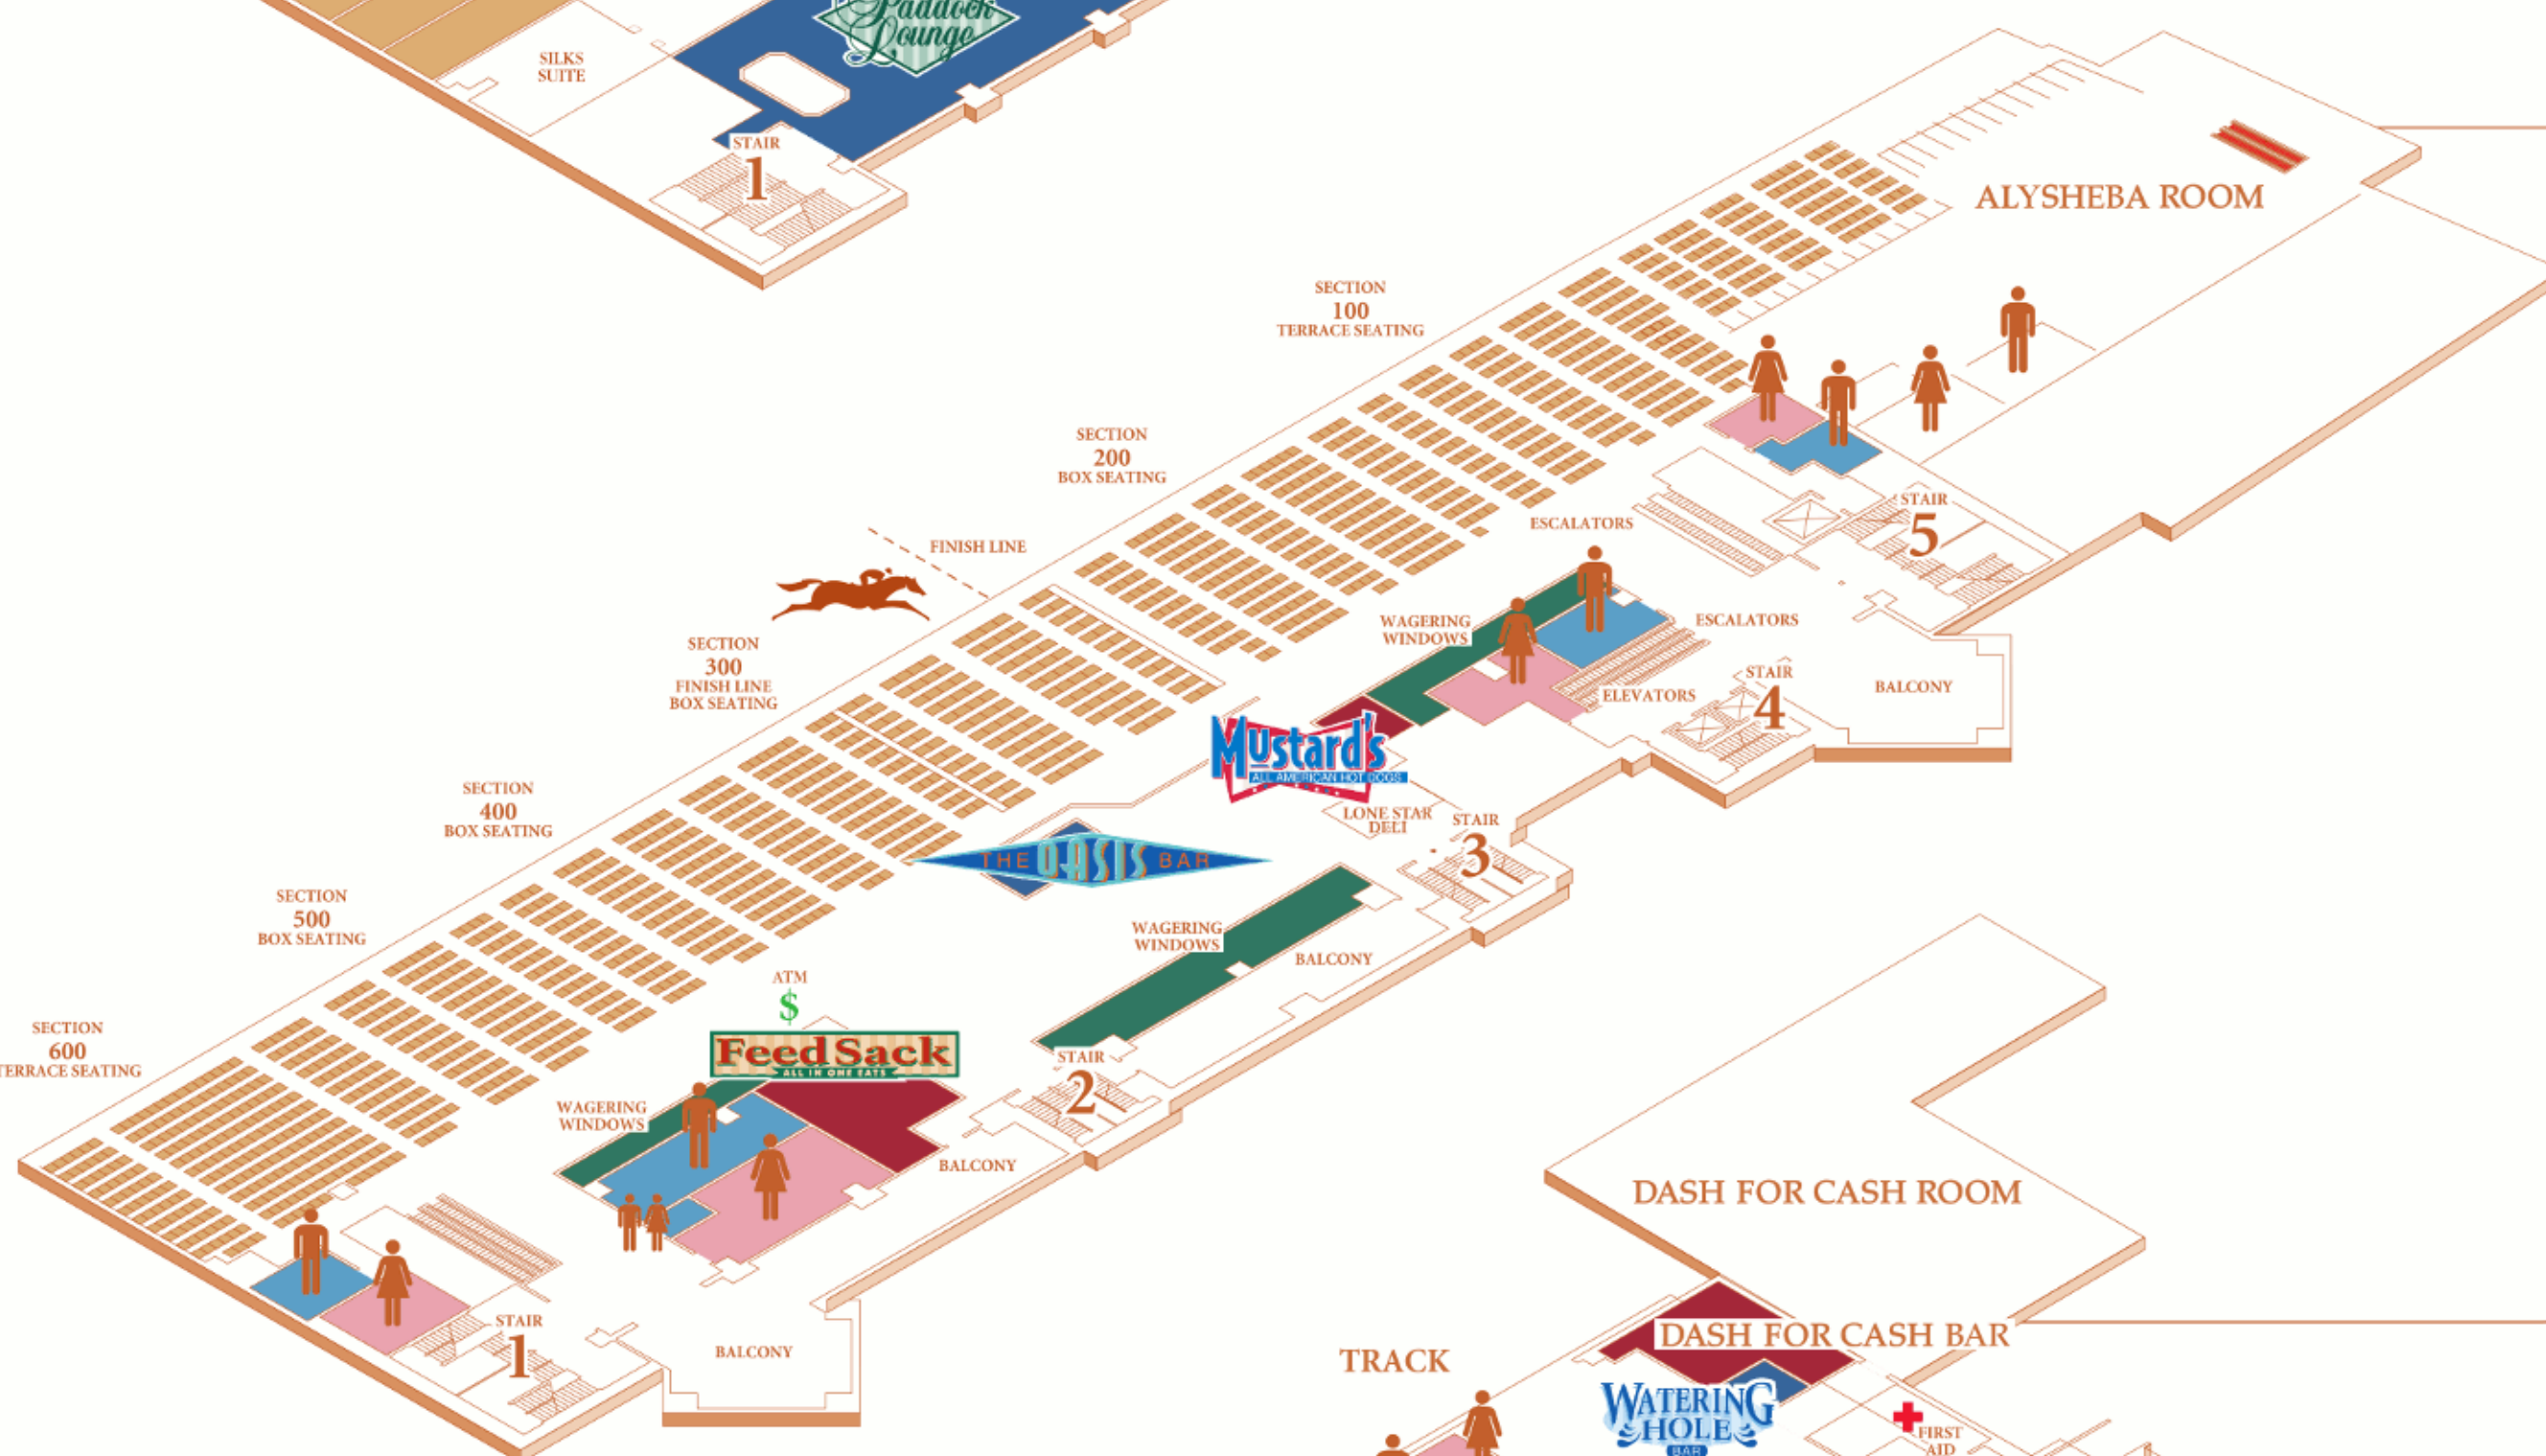

SUITES LEVEL 6

*Equine Art Gallery
Suites 6★1 - 6★24*

SUITES LEVEL 5

*Equine Art Gallery
Suites 5★1 - 5★24*

CLUBHOUSE DINING LEVEL 4

*Silks Dining Terraces
Paddock Lounge
Lone Star Jockey Club
Silks Suite*

TERRACE SEATING LEVEL 2

*Counter Seating
Box Seating
Finish Line Seating
Terrace Balconies
Alysheba Room
Food and Drink Concessions*

TRACK LEVEL 1

*Race Track
Horse Parade Path
Food and Drink Concessions
Saddling Paddock
Outdoor Apron Seating
Gift Shop
Dash For Cash Room*

- COURTYARD OF CHAMPIONS
- BAR & BOOK
- COURTYARD VERANDA
- FAMILY FUN PARK