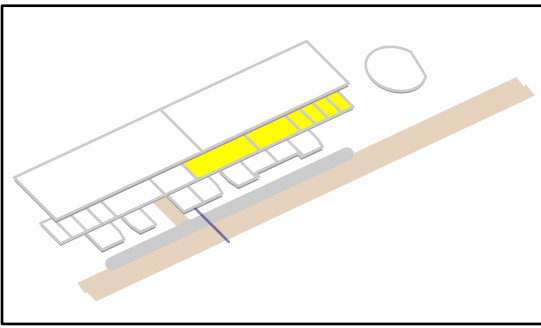

# LEVEL 2 SECTIONS 400-630

SEC 400

SEC 500

SEC 600

SEC 610

SEC 620

SEC 630

**KEY**

- Exit
- Accessible Seating
- Terrace Carrels

To Track 130'