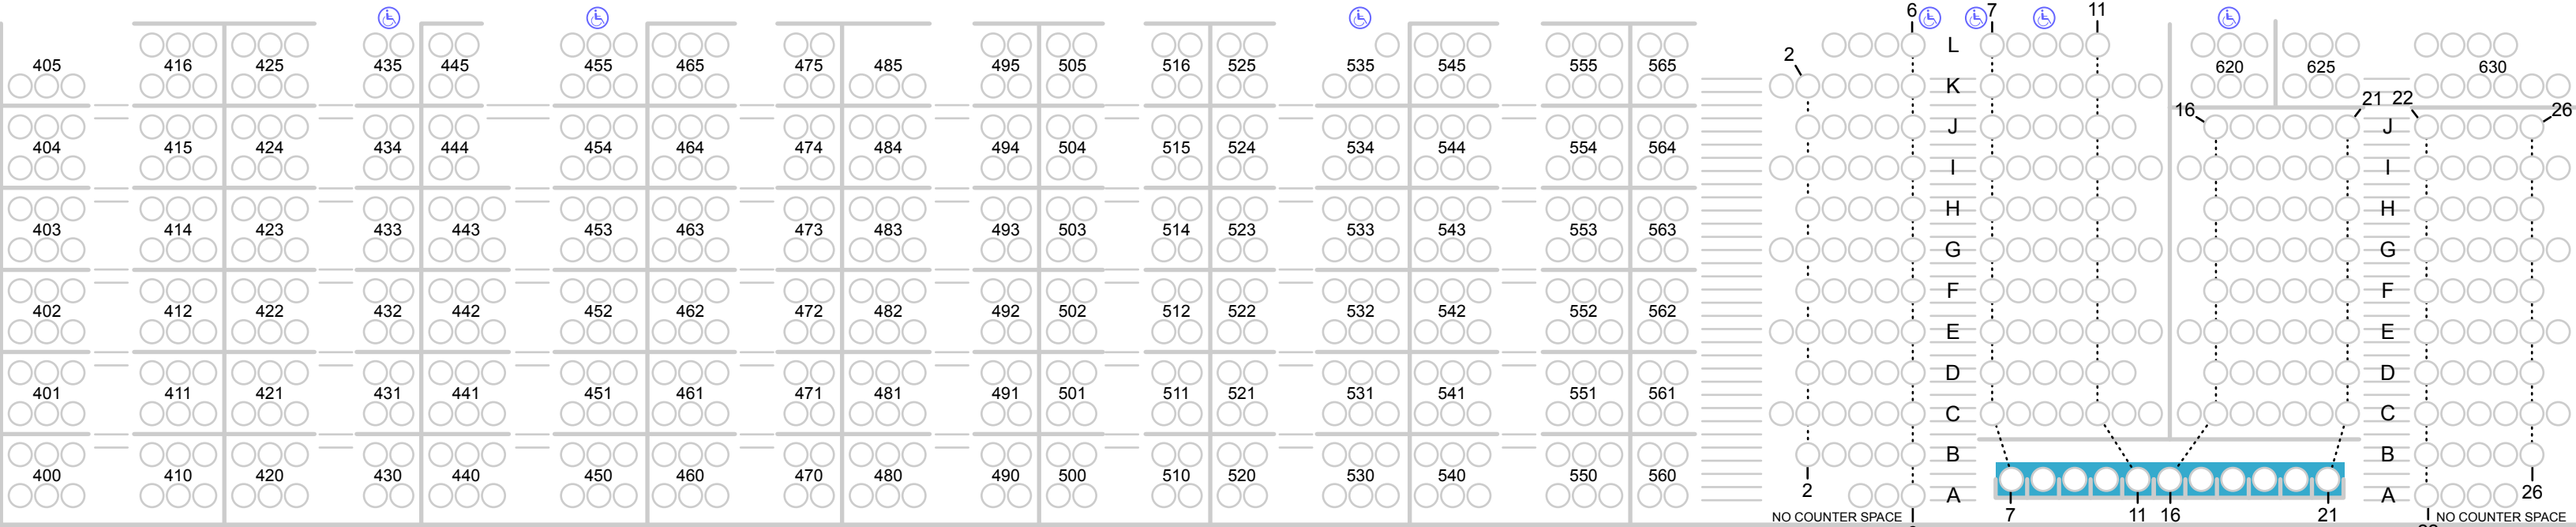

# LEVEL 2 SECTIONS 400-630

SEC 400

SEC 500

SEC 600

SEC 610

SEC 620

SEC 630

**KEY**

- Exit
- Accessible Seating
- Terrace Carrels

To Track 130'