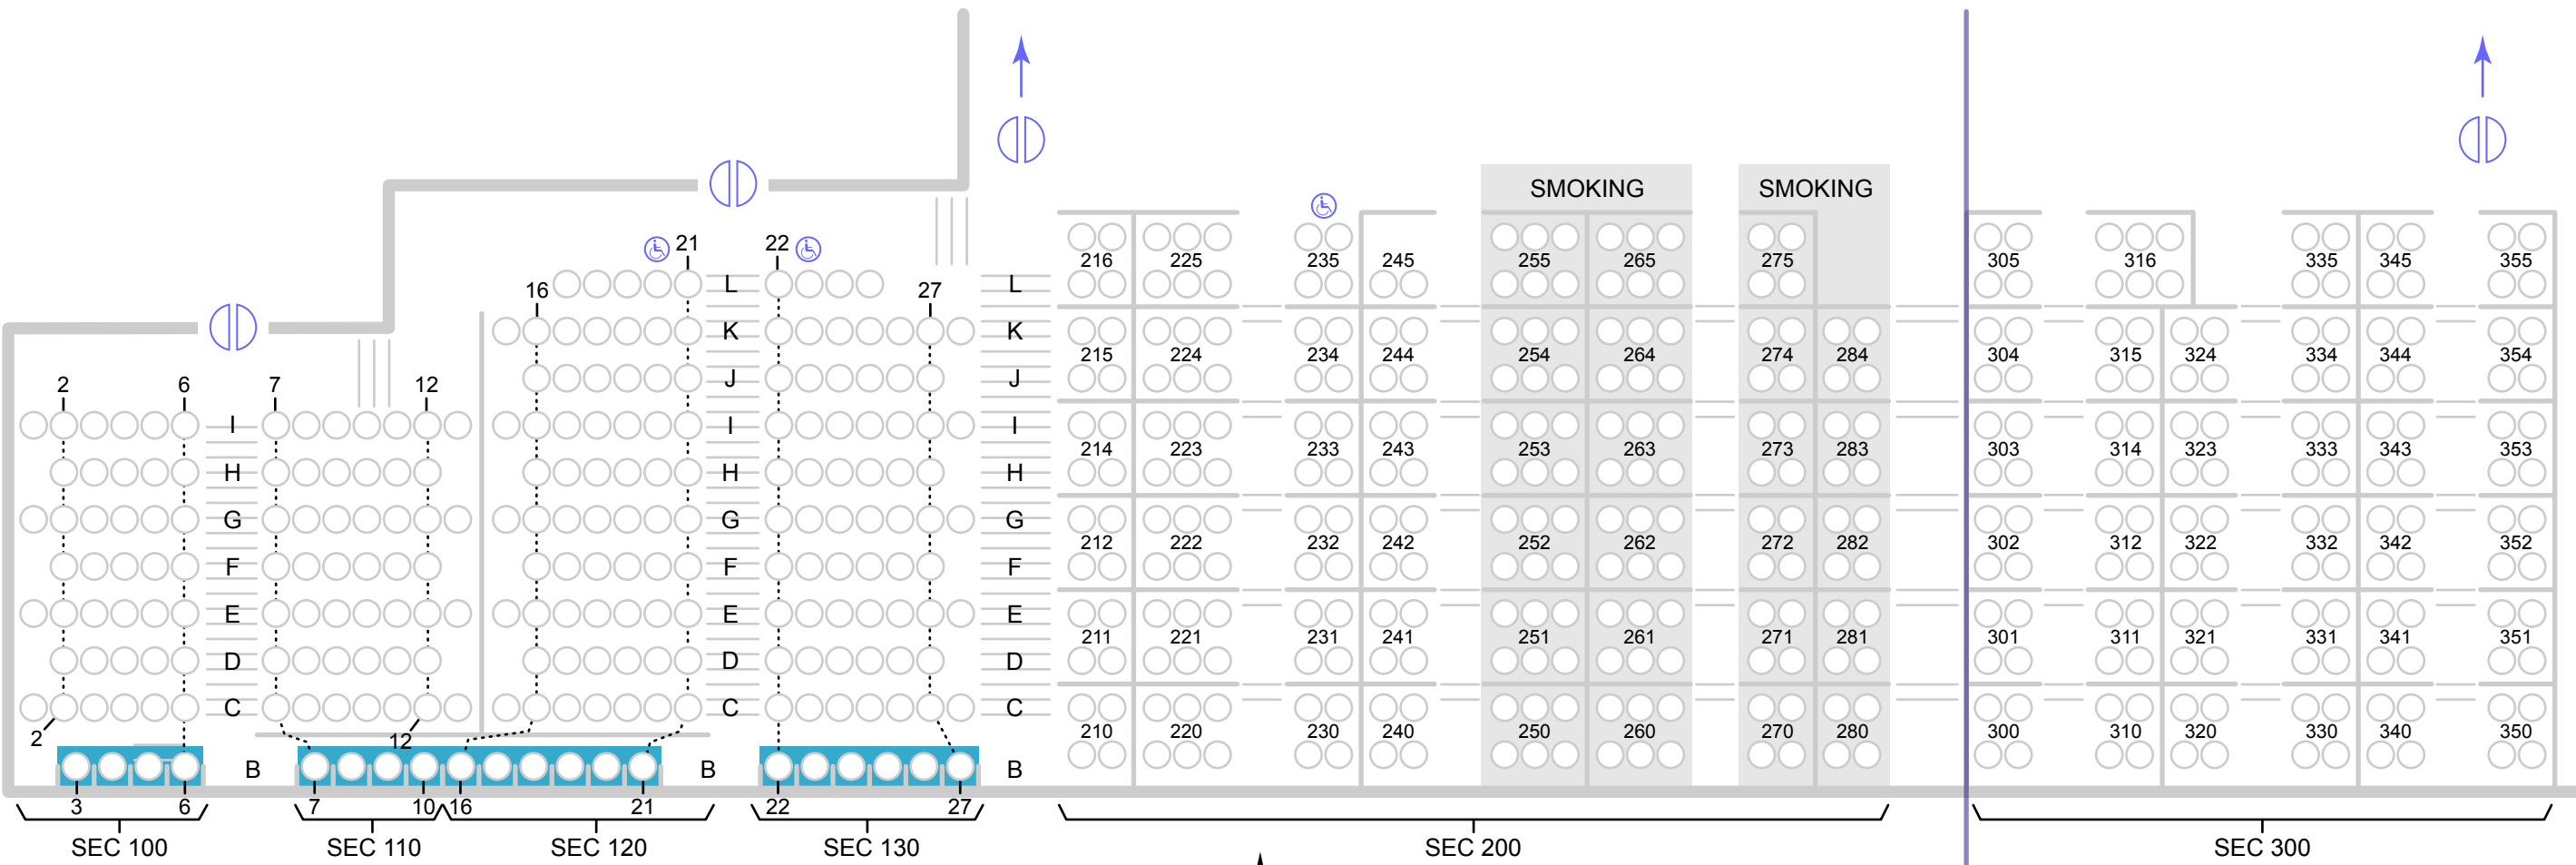

# LEVEL 2 SECTIONS 100 - 300

**KEY**

- Exit
- Accessible Seating
- Terrace Carrels