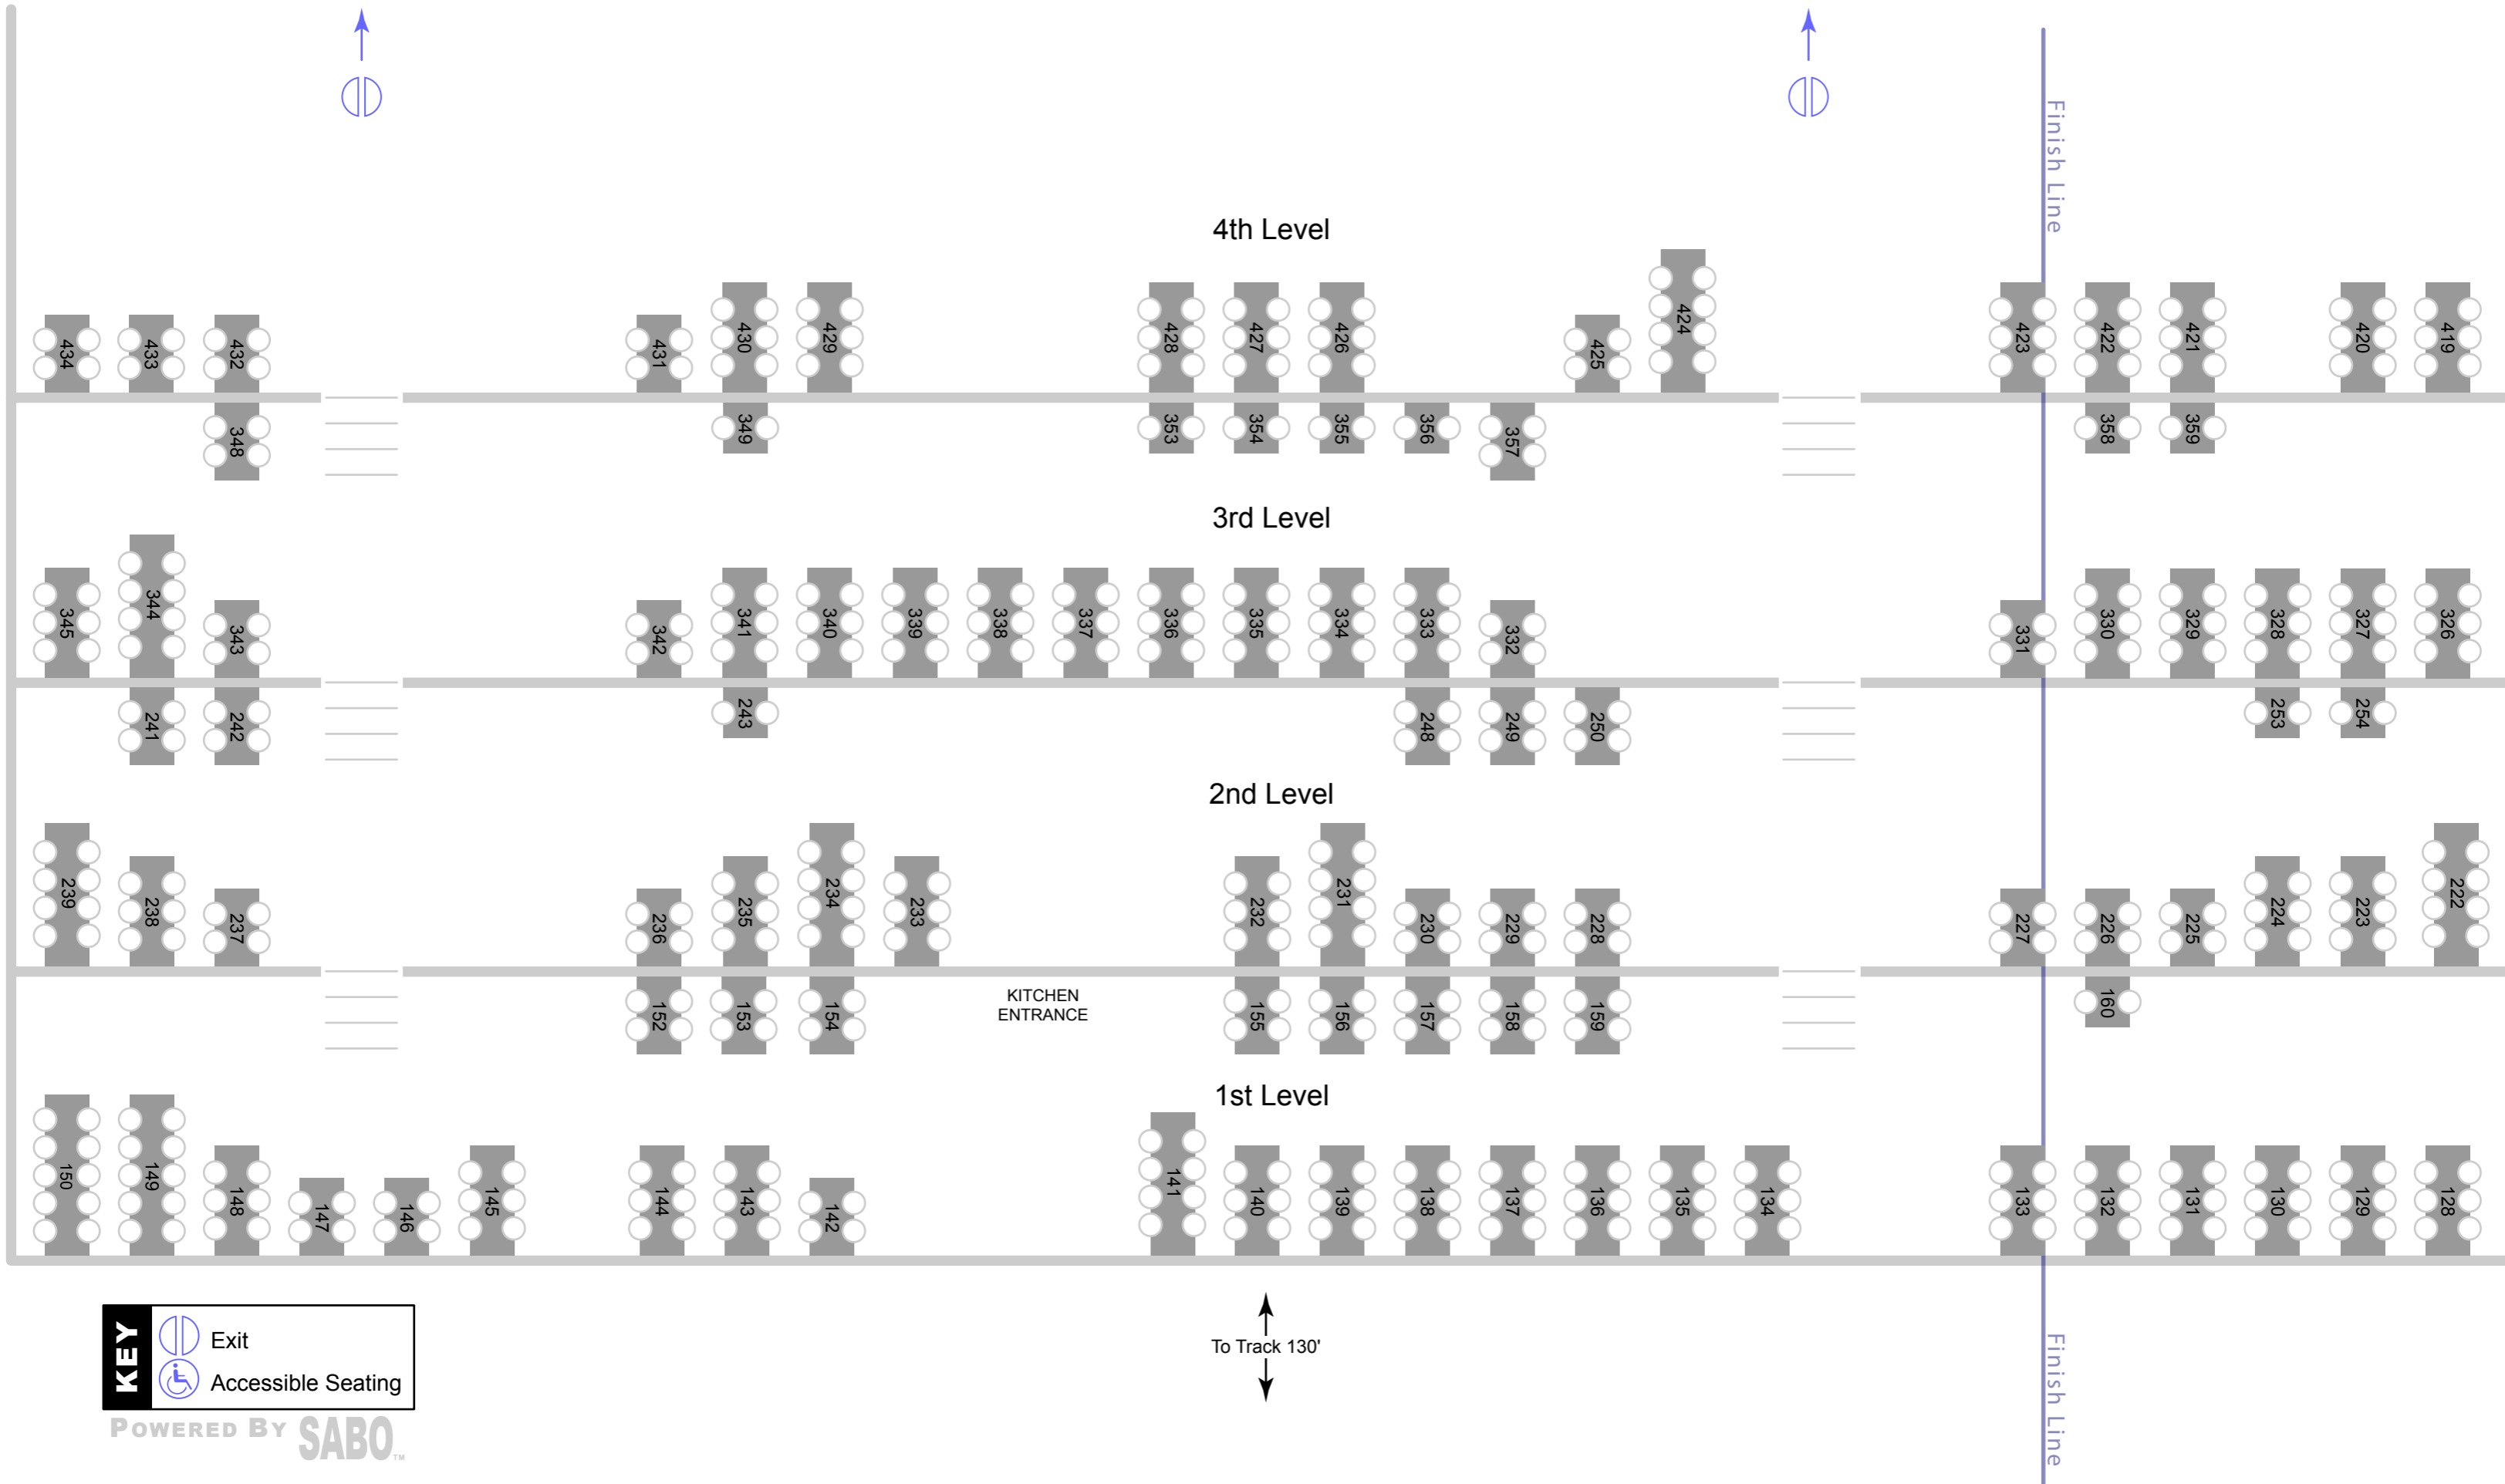

SILKS RESTAURANT EAST SIDE

KEY

- Exit
- Accessible Seating

POWERED BY **SABO**